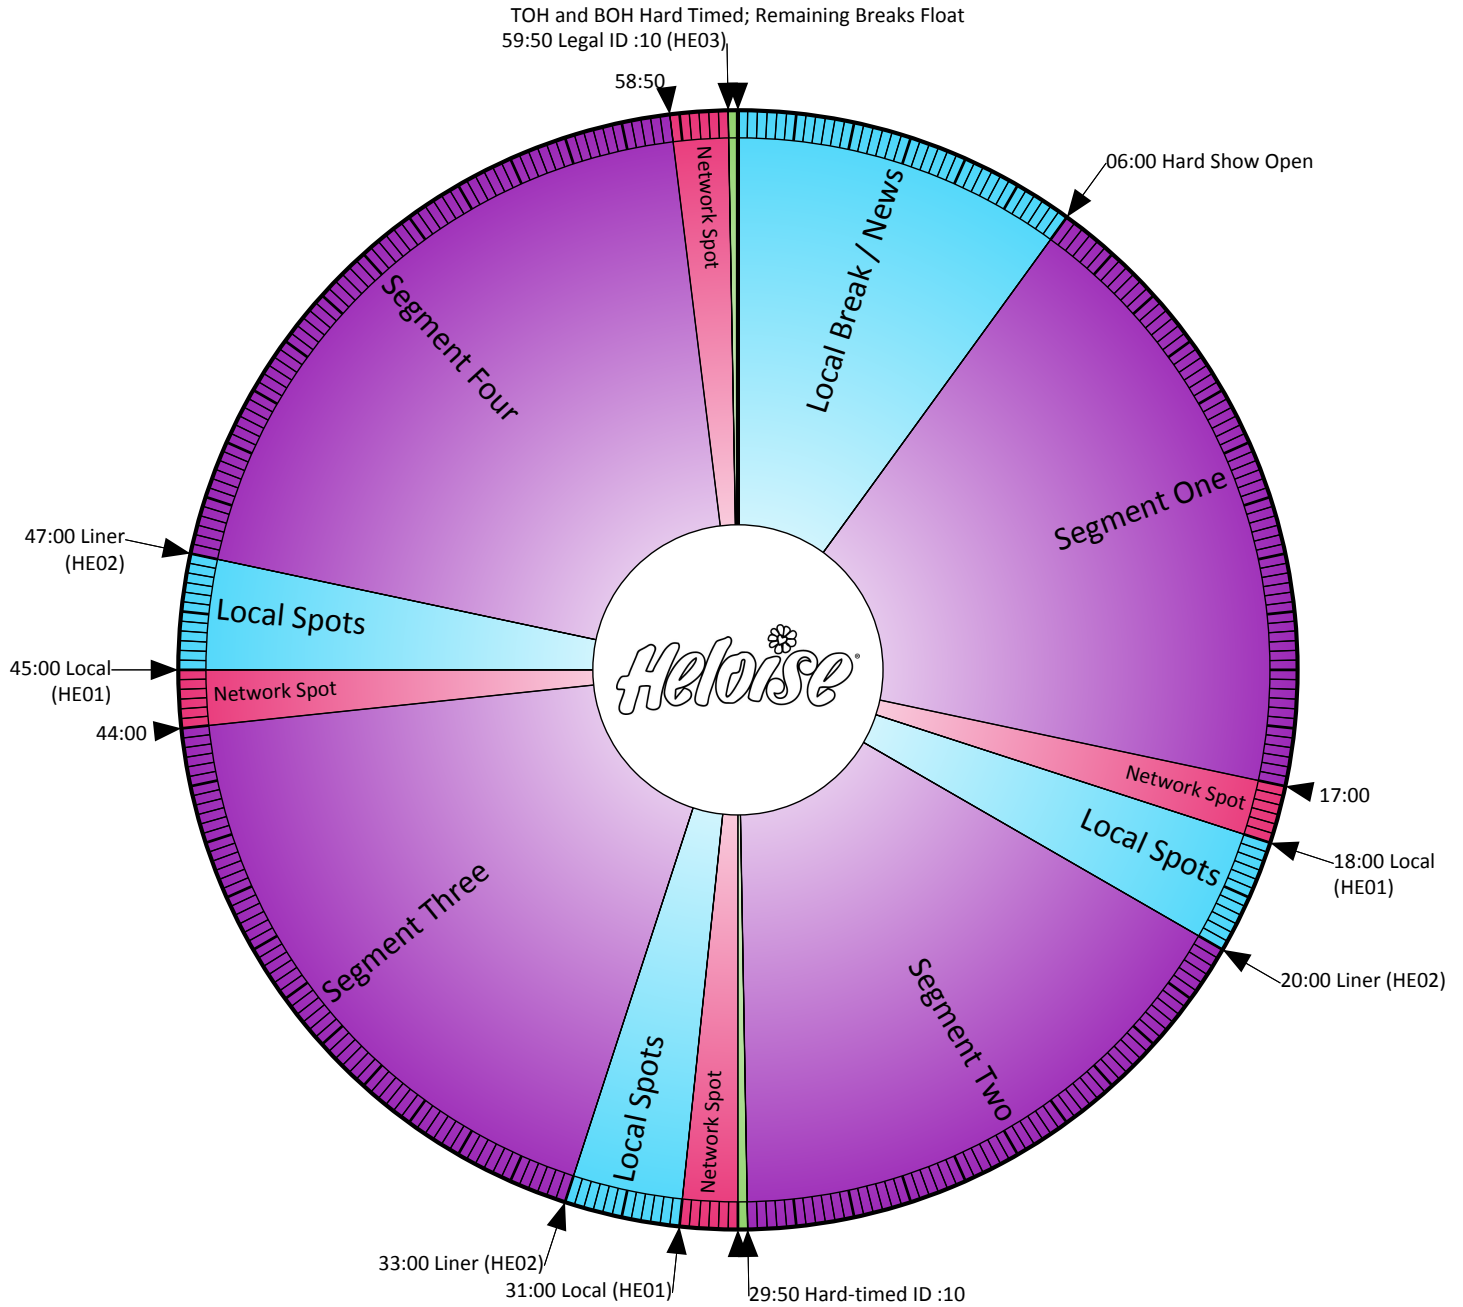

Satellite Information:
 Receiver- XDS
 Satellite- AMC-8
 May be time shifted according to local schedule.

FTP Information for Vignettes:
 Each segment is a separate file.
 Network spots contained in segment.
 Must be played as recorded.

Closure Information:
 Automatic Closures (Satellite)
 HE01: Local
 HE02: Liner
 HE03: Legal ID